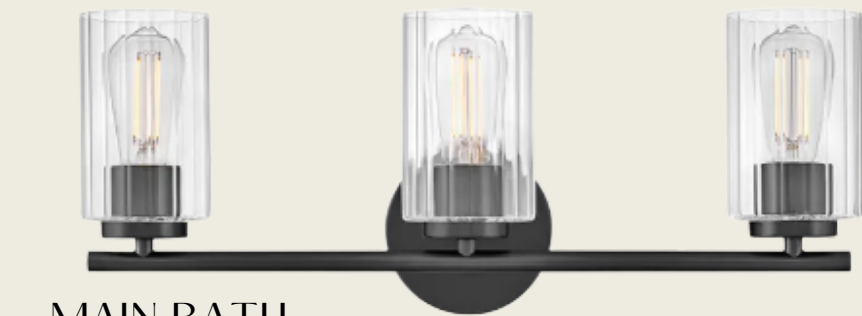

MAIN BATH
VANITY LIGHT